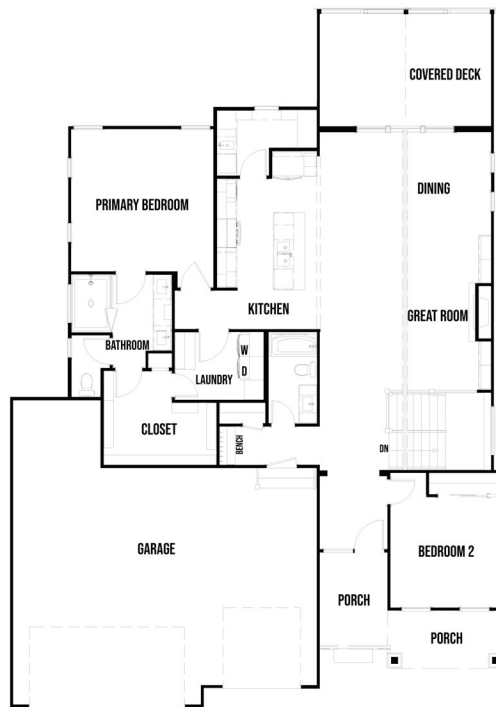

SWEETWATER CREEK

The Frisco

SPECTRIM HOMES

Reverse
1.5 Story

4 Beds

3 Baths

3 Car

Main
1,776
SqFt

Lower
993
SqFt

2,769
Total SqFt

MAIN LEVEL

LOWER LEVEL