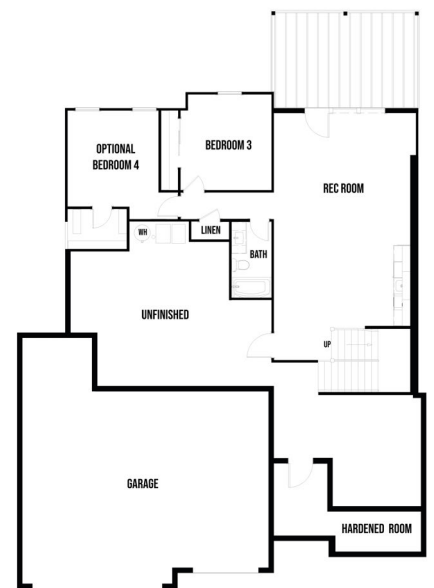

SWEETWATER CREEK

The Frisco

SPECTRIM HOMES

Reverse
1.5 Story

4 Beds

3 Baths

3 Car

Main
1,776
SqFt

Lower
993
SqFt

2,769
Total SqFt

MAIN LEVEL

LOWER LEVEL